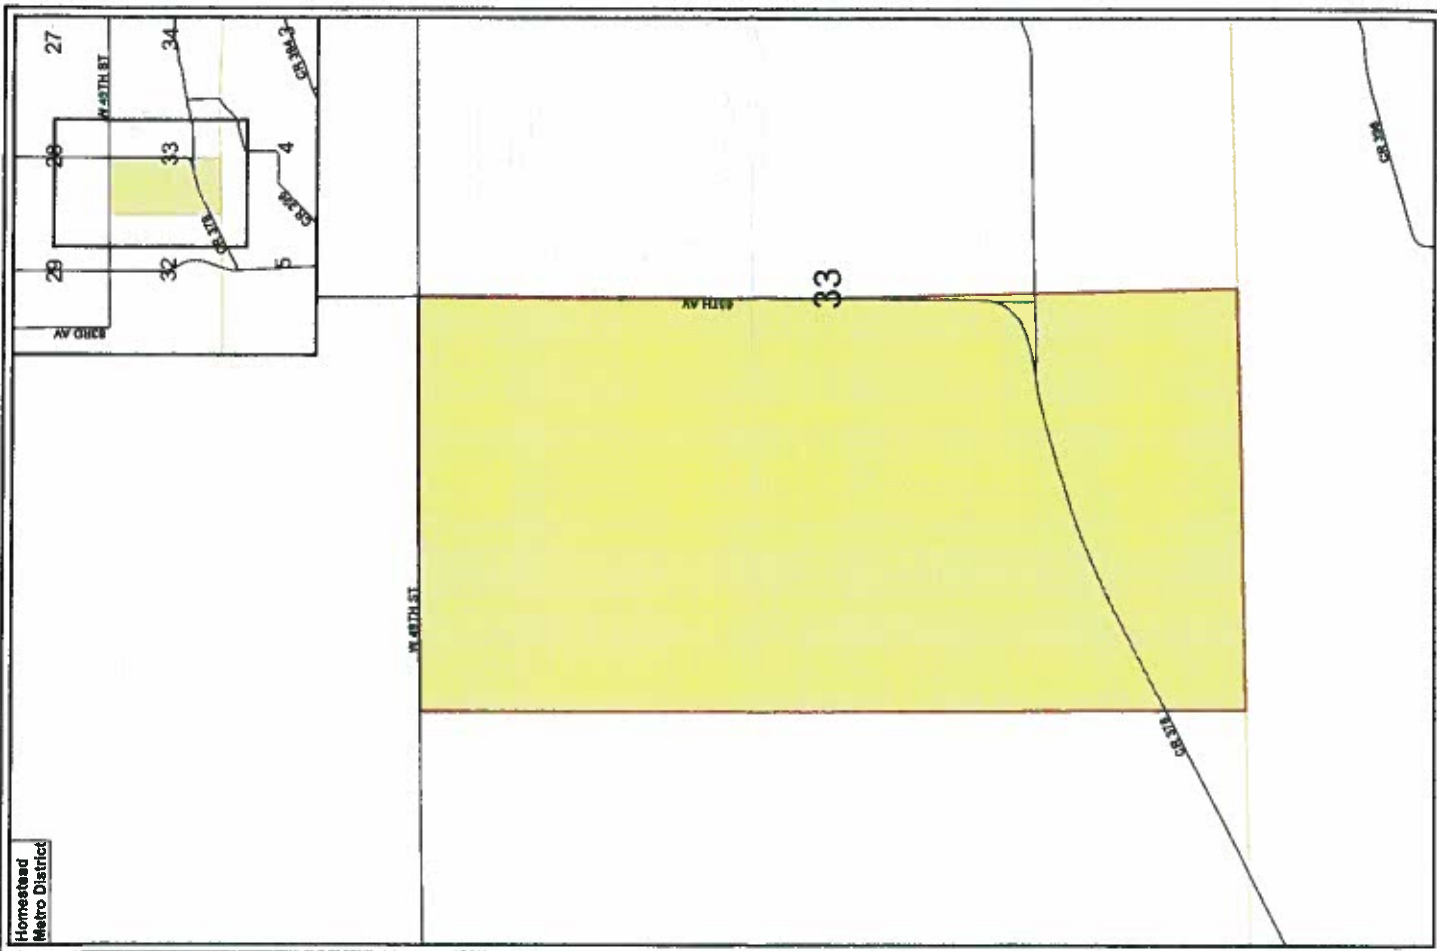

Homestead
Metro District

Highway
Parcel
City Limit
Metro District
Township

0 200 400 800 1,200 1,600 Feet
0 0.04 0.08 0.16 0.24 0.32 Miles

CR 304